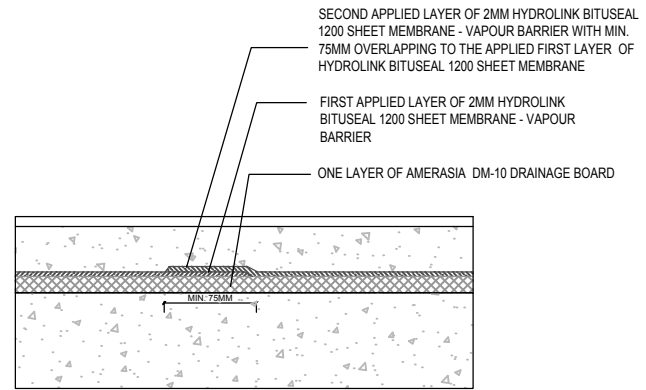

**A** VAPOUR BARRIER DETAIL FOR BASEMENT Scale:

**B** HYDROLINK BITUSEAL 1200 BUTT JOINT LAPPING DETAIL FOR VAPOUR BARRIER SYSTEM Scale:

**C** HYDROLINK BITUSEAL 1200 SIDE LAPS DETAIL FOR VAPOUR BARRIER SYSTEM Scale: