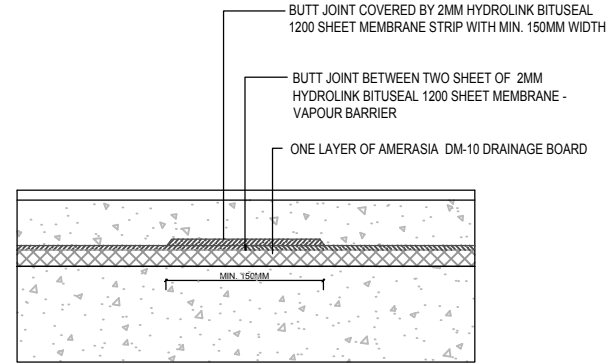

**A** VAPOUR BARRIER DETAIL FOR BASEMENT Scale:

**B** HYDROLINK BITUSEAL 1200 BUTT JOINT LAPPING DETAIL FOR VAPOUR BARRIER SYSTEM Scale:

**C** HYDROLINK BITUSEAL 1200 SIDE LAPS DETAIL FOR VAPOUR BARRIER SYSTEM Scale: